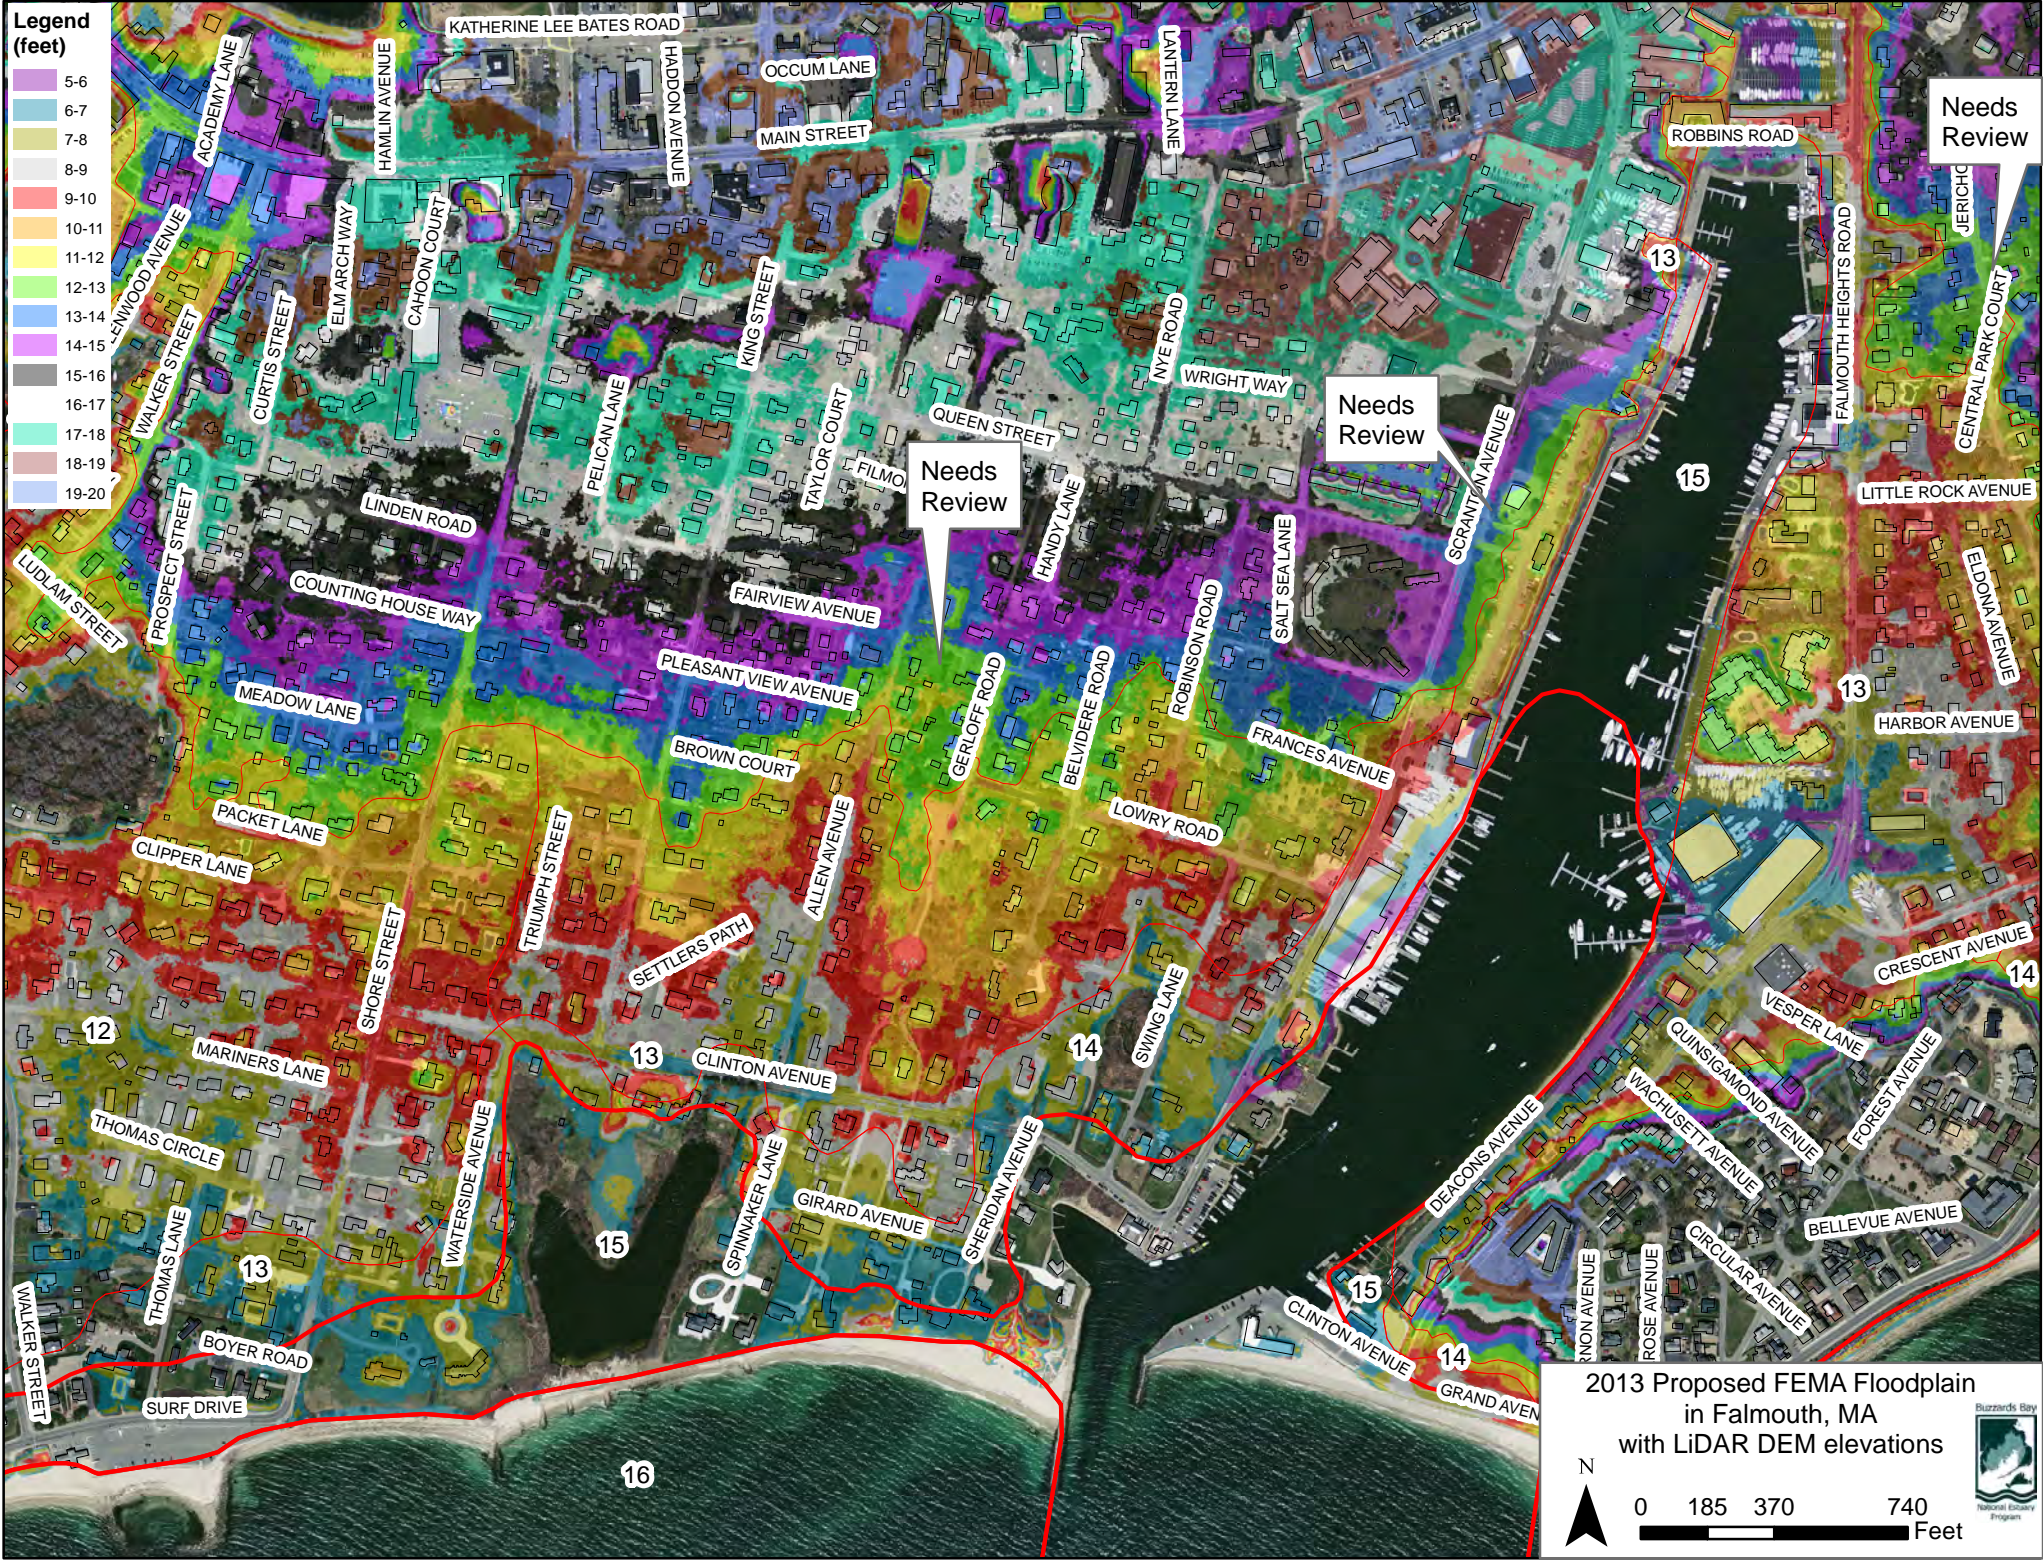

**Legend
(feet)**

2013 Proposed FEMA Floodplain
in Falmouth, MA
with LiDAR DEM elevations

0 185 370 740 Feet