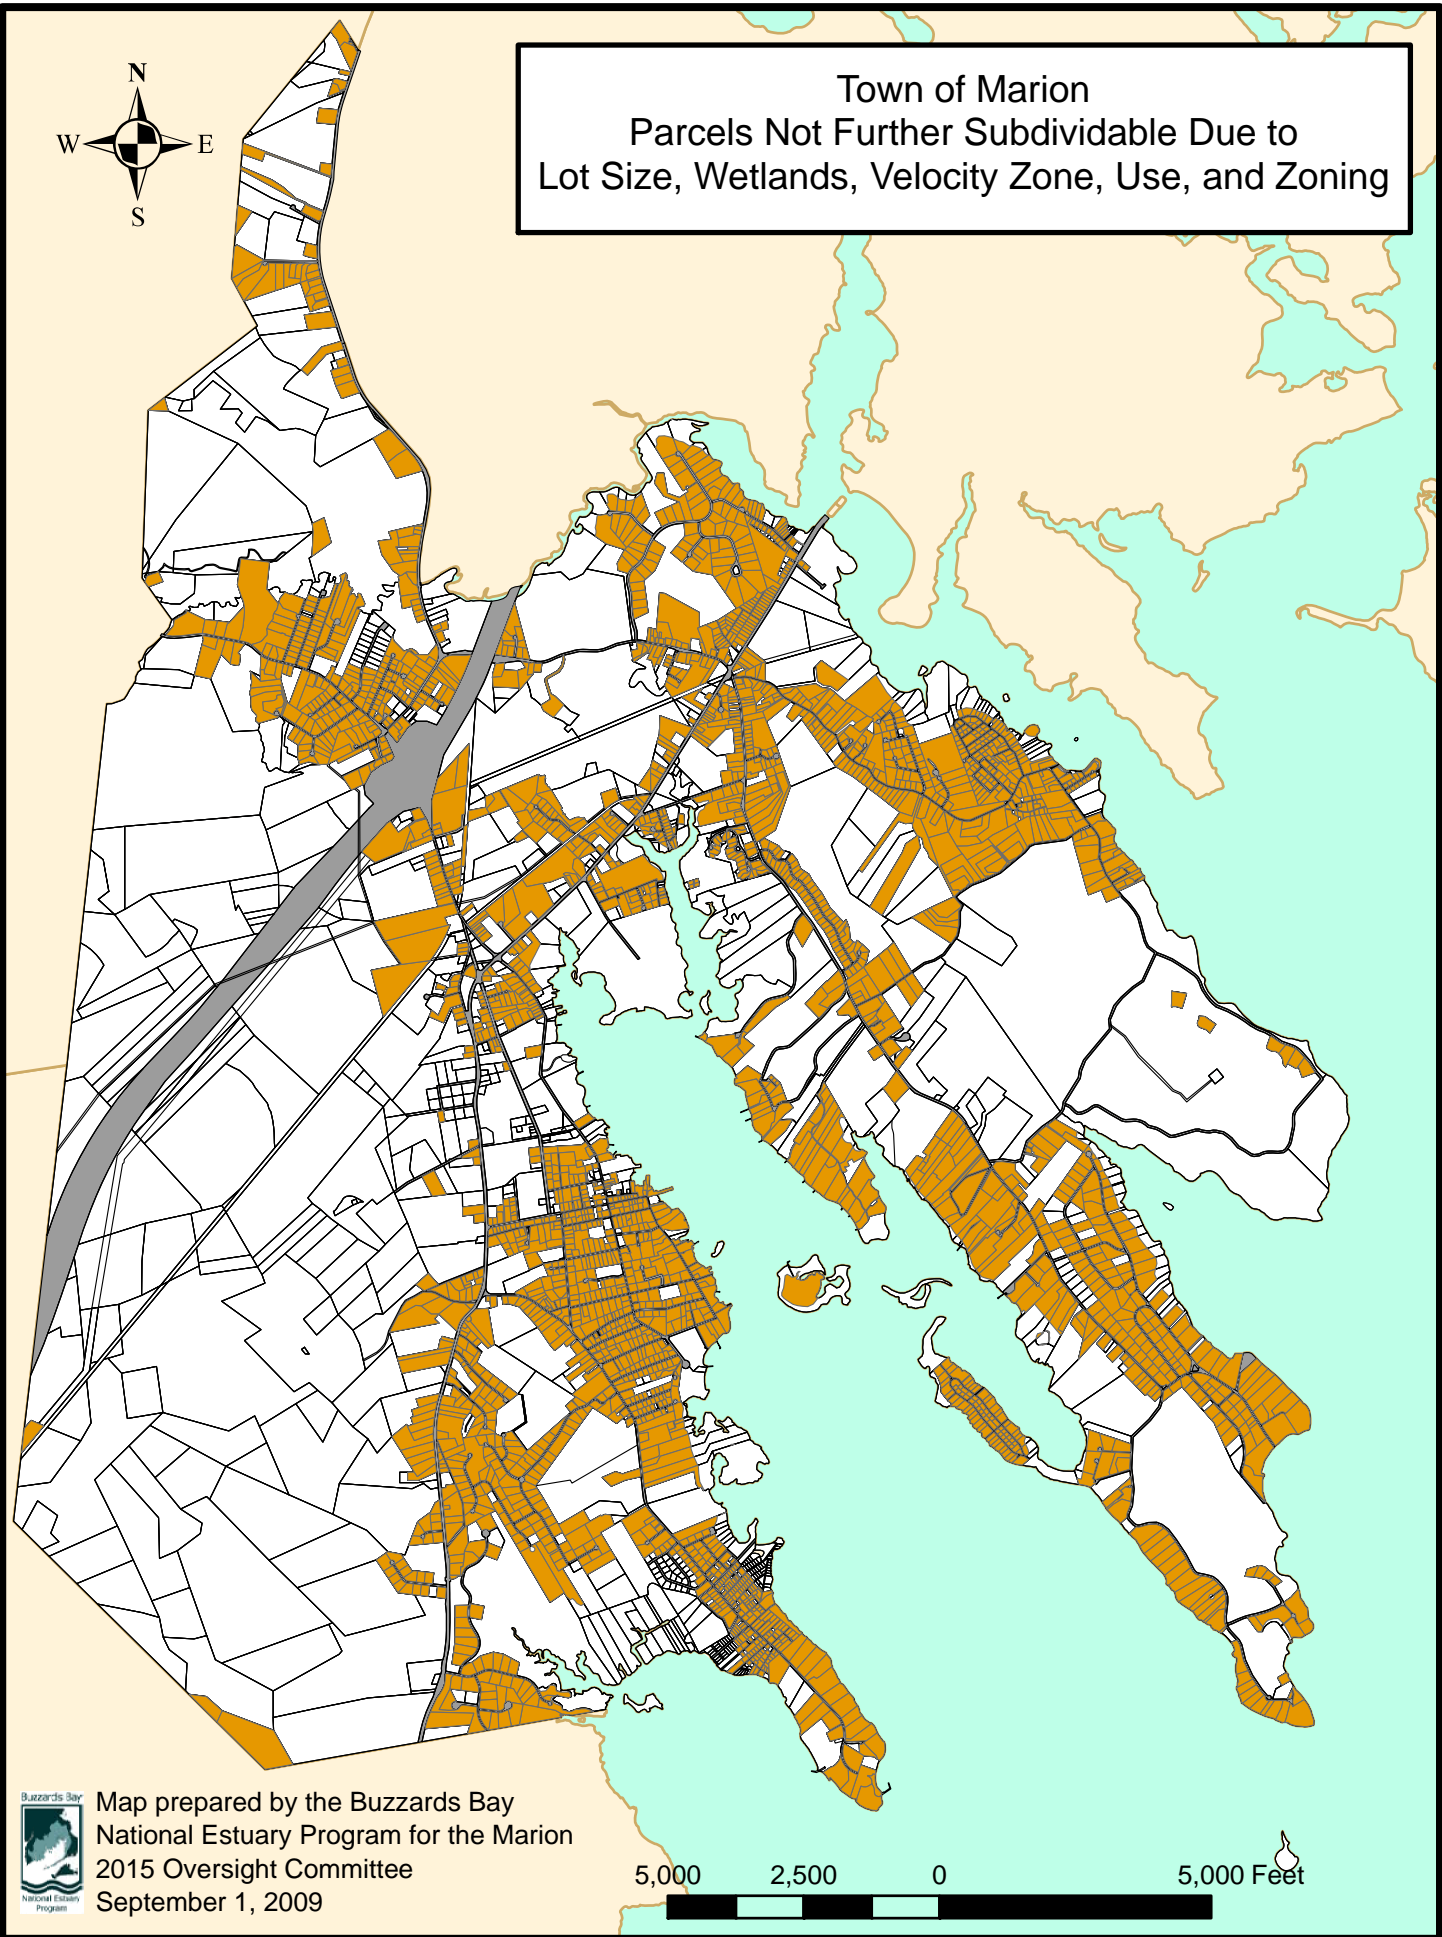

Town of Marion  
Parcels Not Further Subdividable Due to  
Lot Size, Wetlands, Velocity Zone, Use, and Zoning

Map prepared by the Buzzards Bay  
National Estuary Program for the Marion  
2015 Oversight Committee  
September 1, 2009