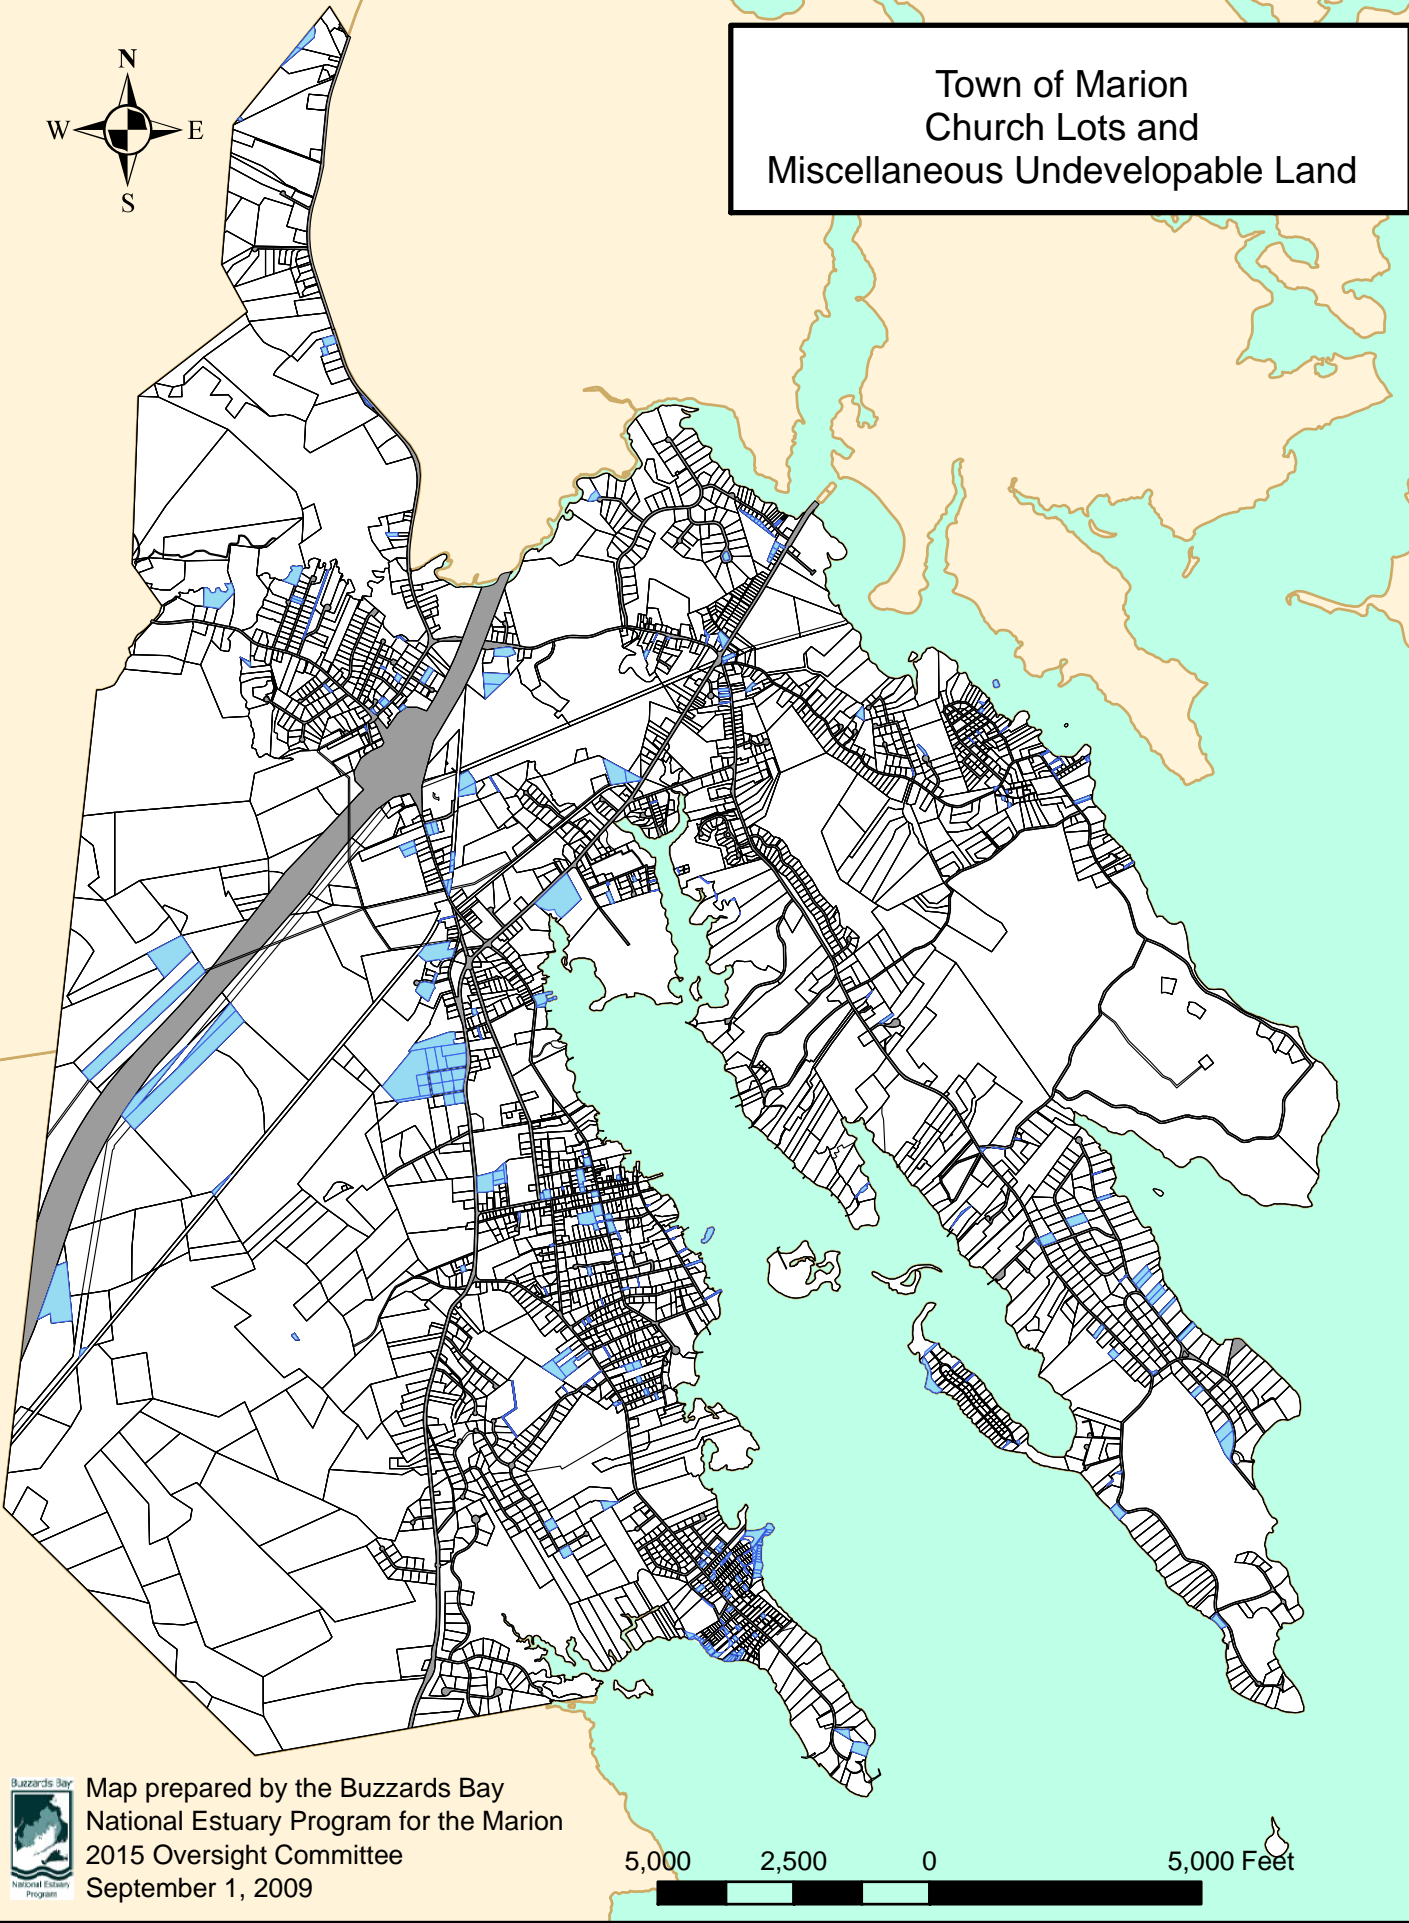

Town of Marion
Church Lots and
Miscellaneous Undevelopable Land

Map prepared by the Buzzards Bay
National Estuary Program for the Marion
2015 Oversight Committee
September 1, 2009