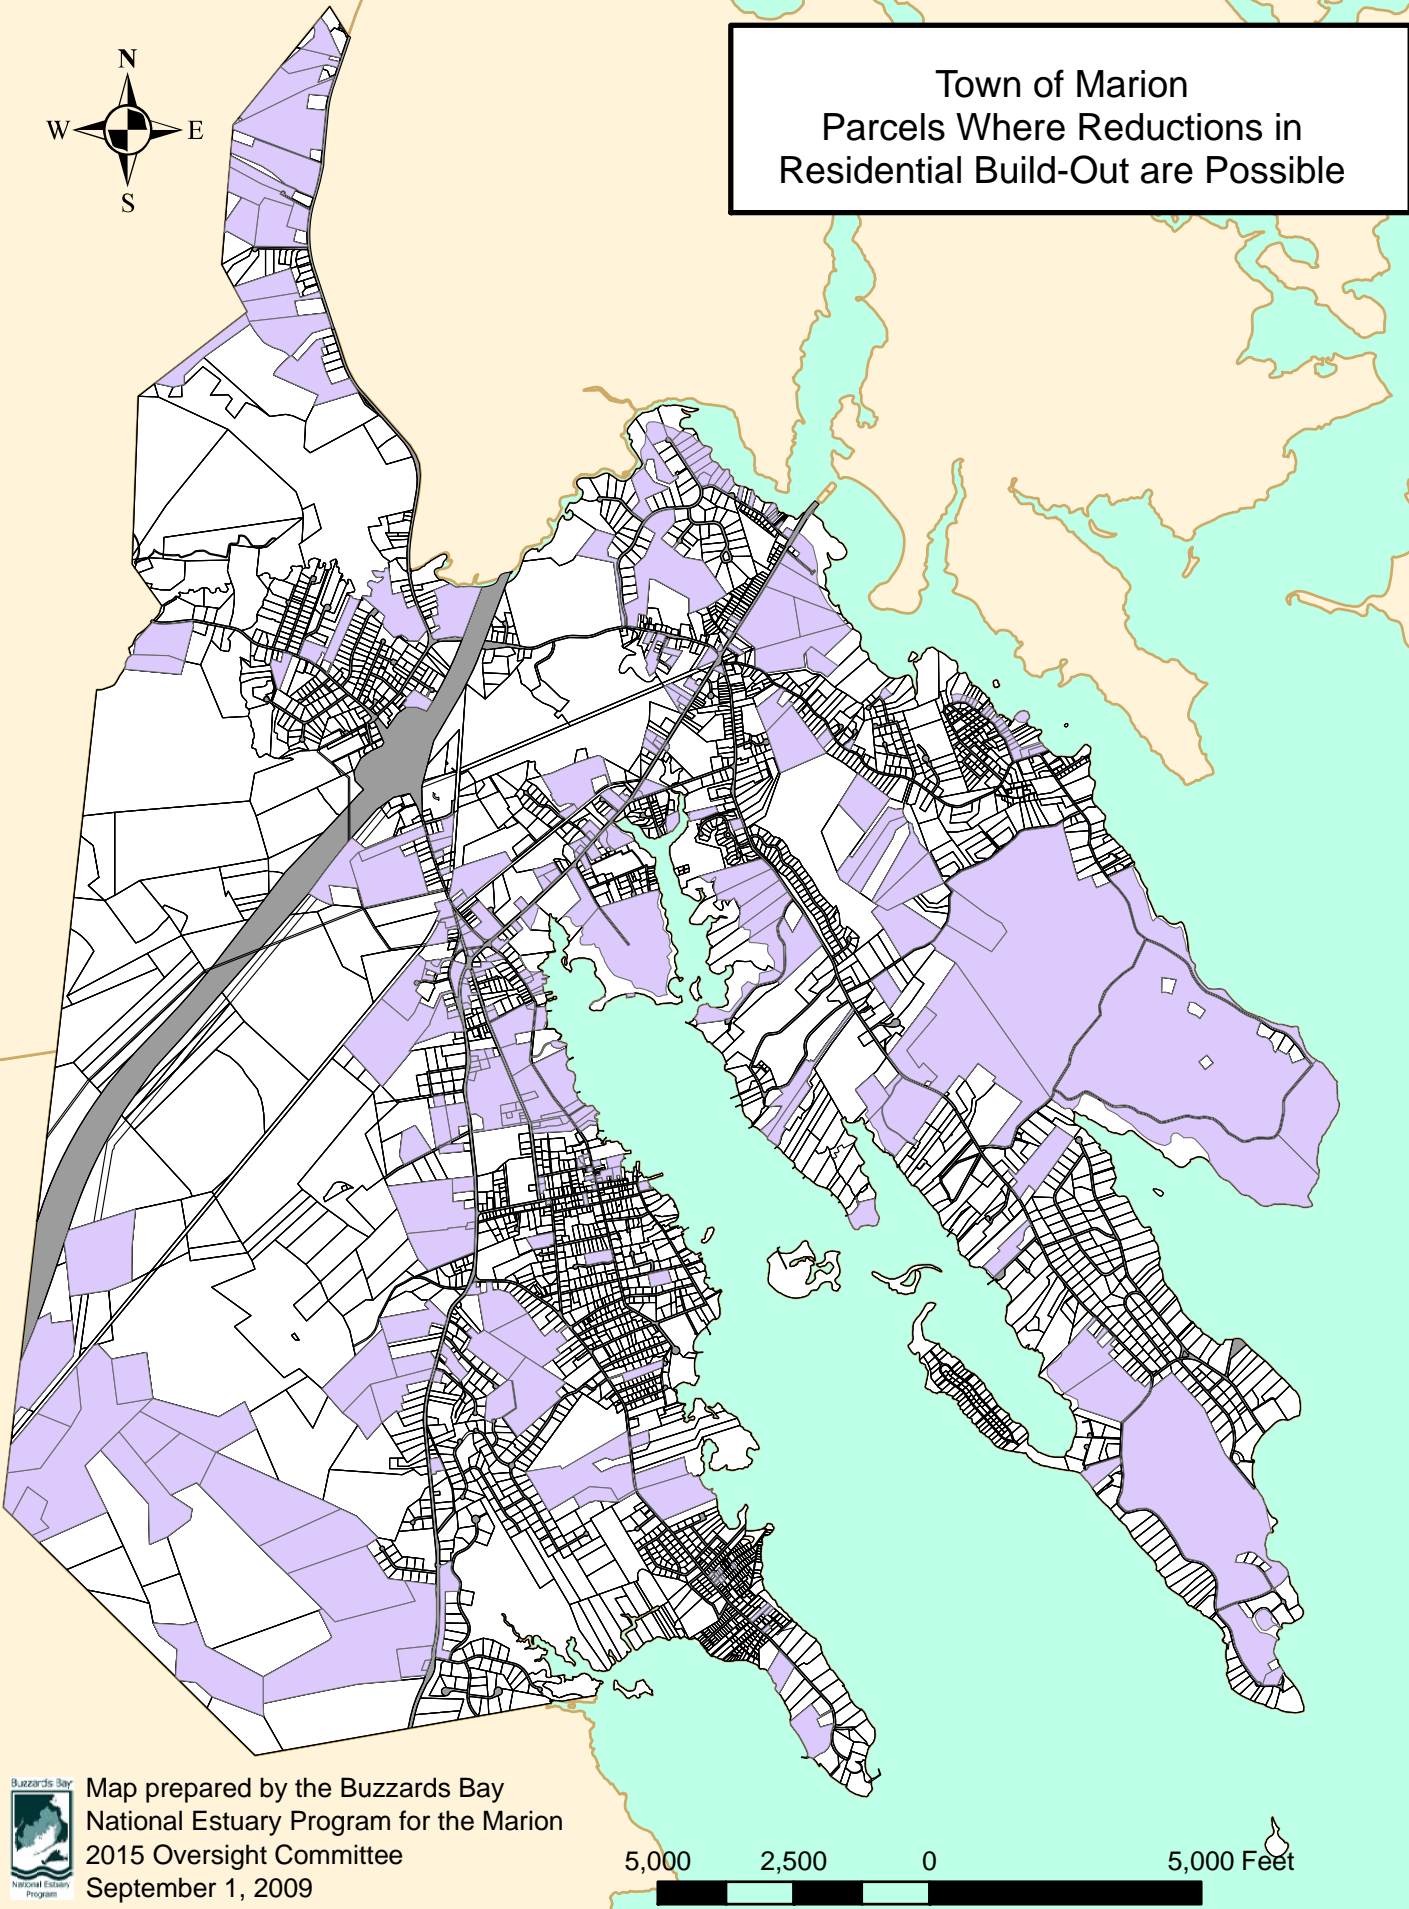

Town of Marion  
Parcels Where Reductions in  
Residential Build-Out are Possible

Map prepared by the Buzzards Bay  
National Estuary Program for the Marion  
2015 Oversight Committee  
September 1, 2009