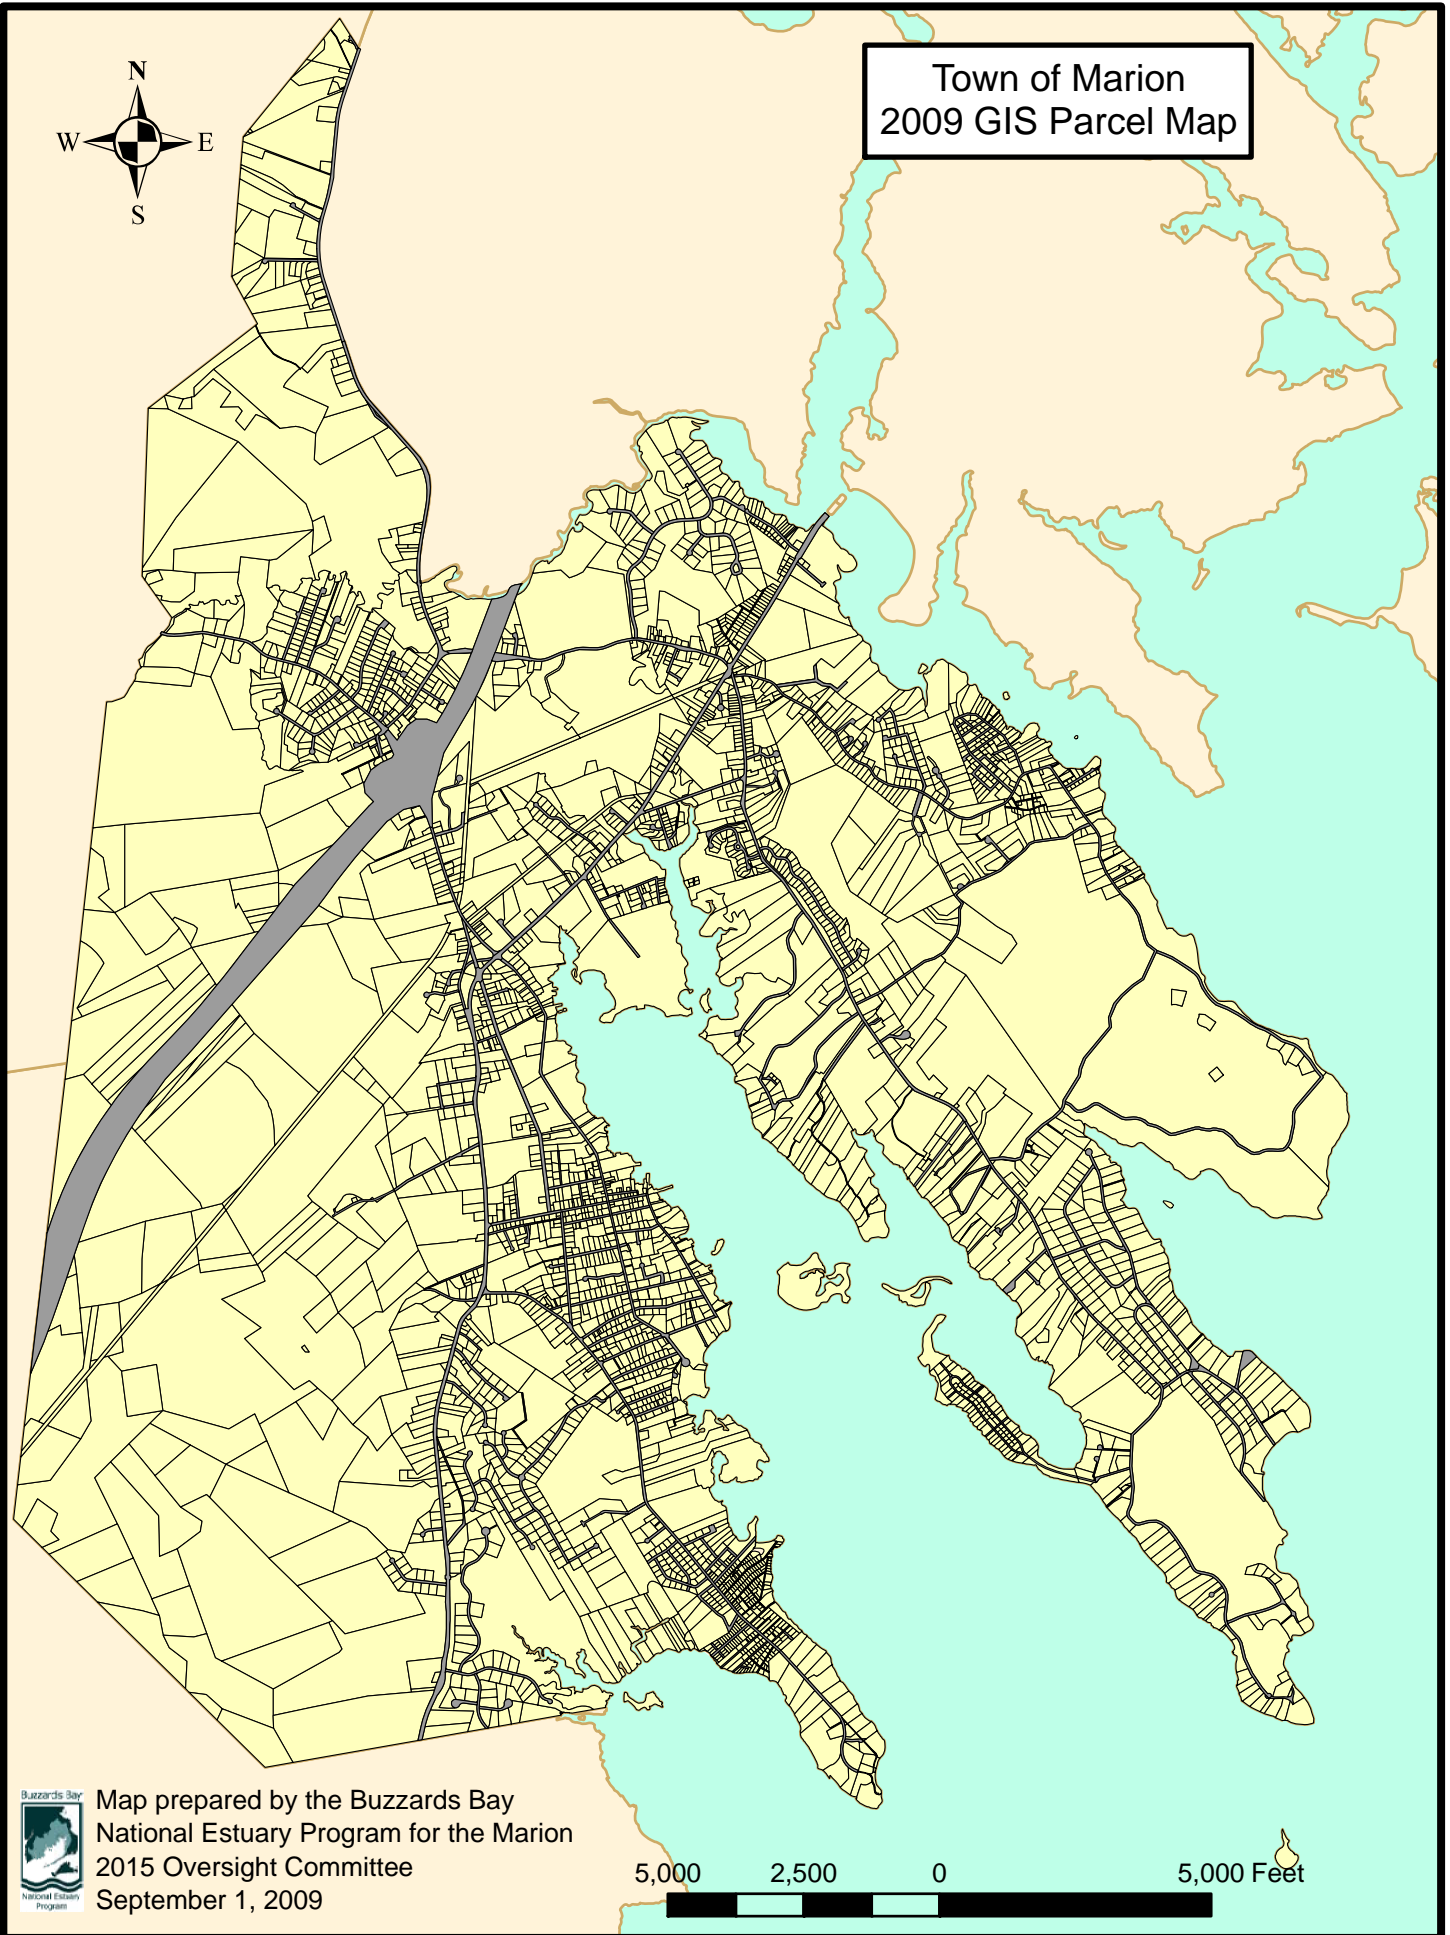

Town of Marion
2009 GIS Parcel Map

Map prepared by the Buzzards Bay
National Estuary Program for the Marion
2015 Oversight Committee
September 1, 2009

5,000 2,500 0 5,000 Feet