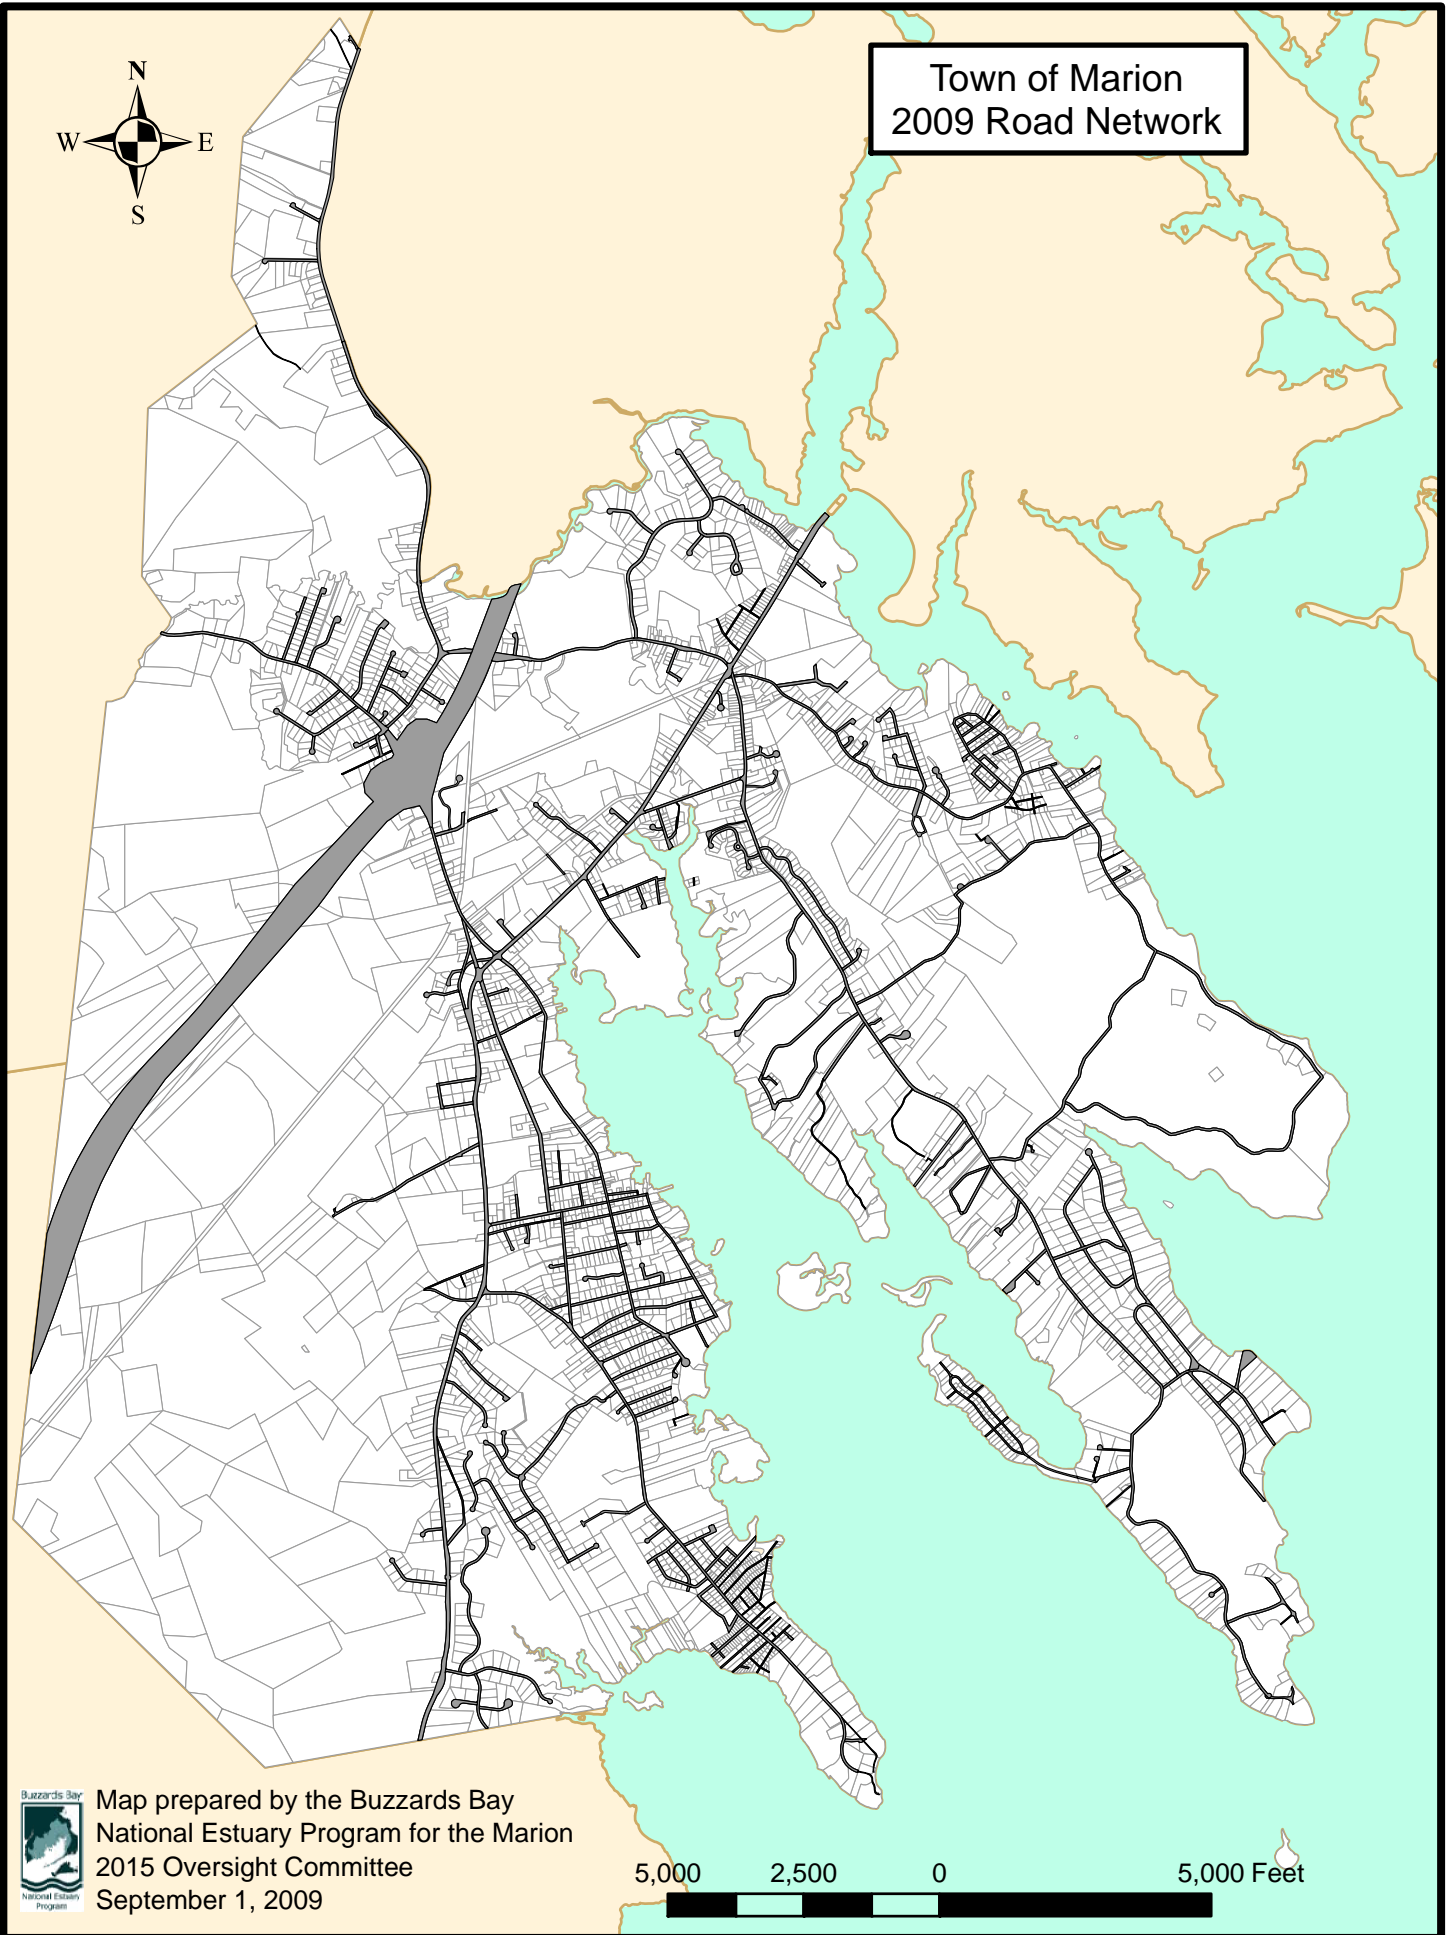

Town of Marion
2009 Road Network

Map prepared by the Buzzards Bay
National Estuary Program for the Marion
2015 Oversight Committee
September 1, 2009

5,000 2,500 0 5,000 Feet