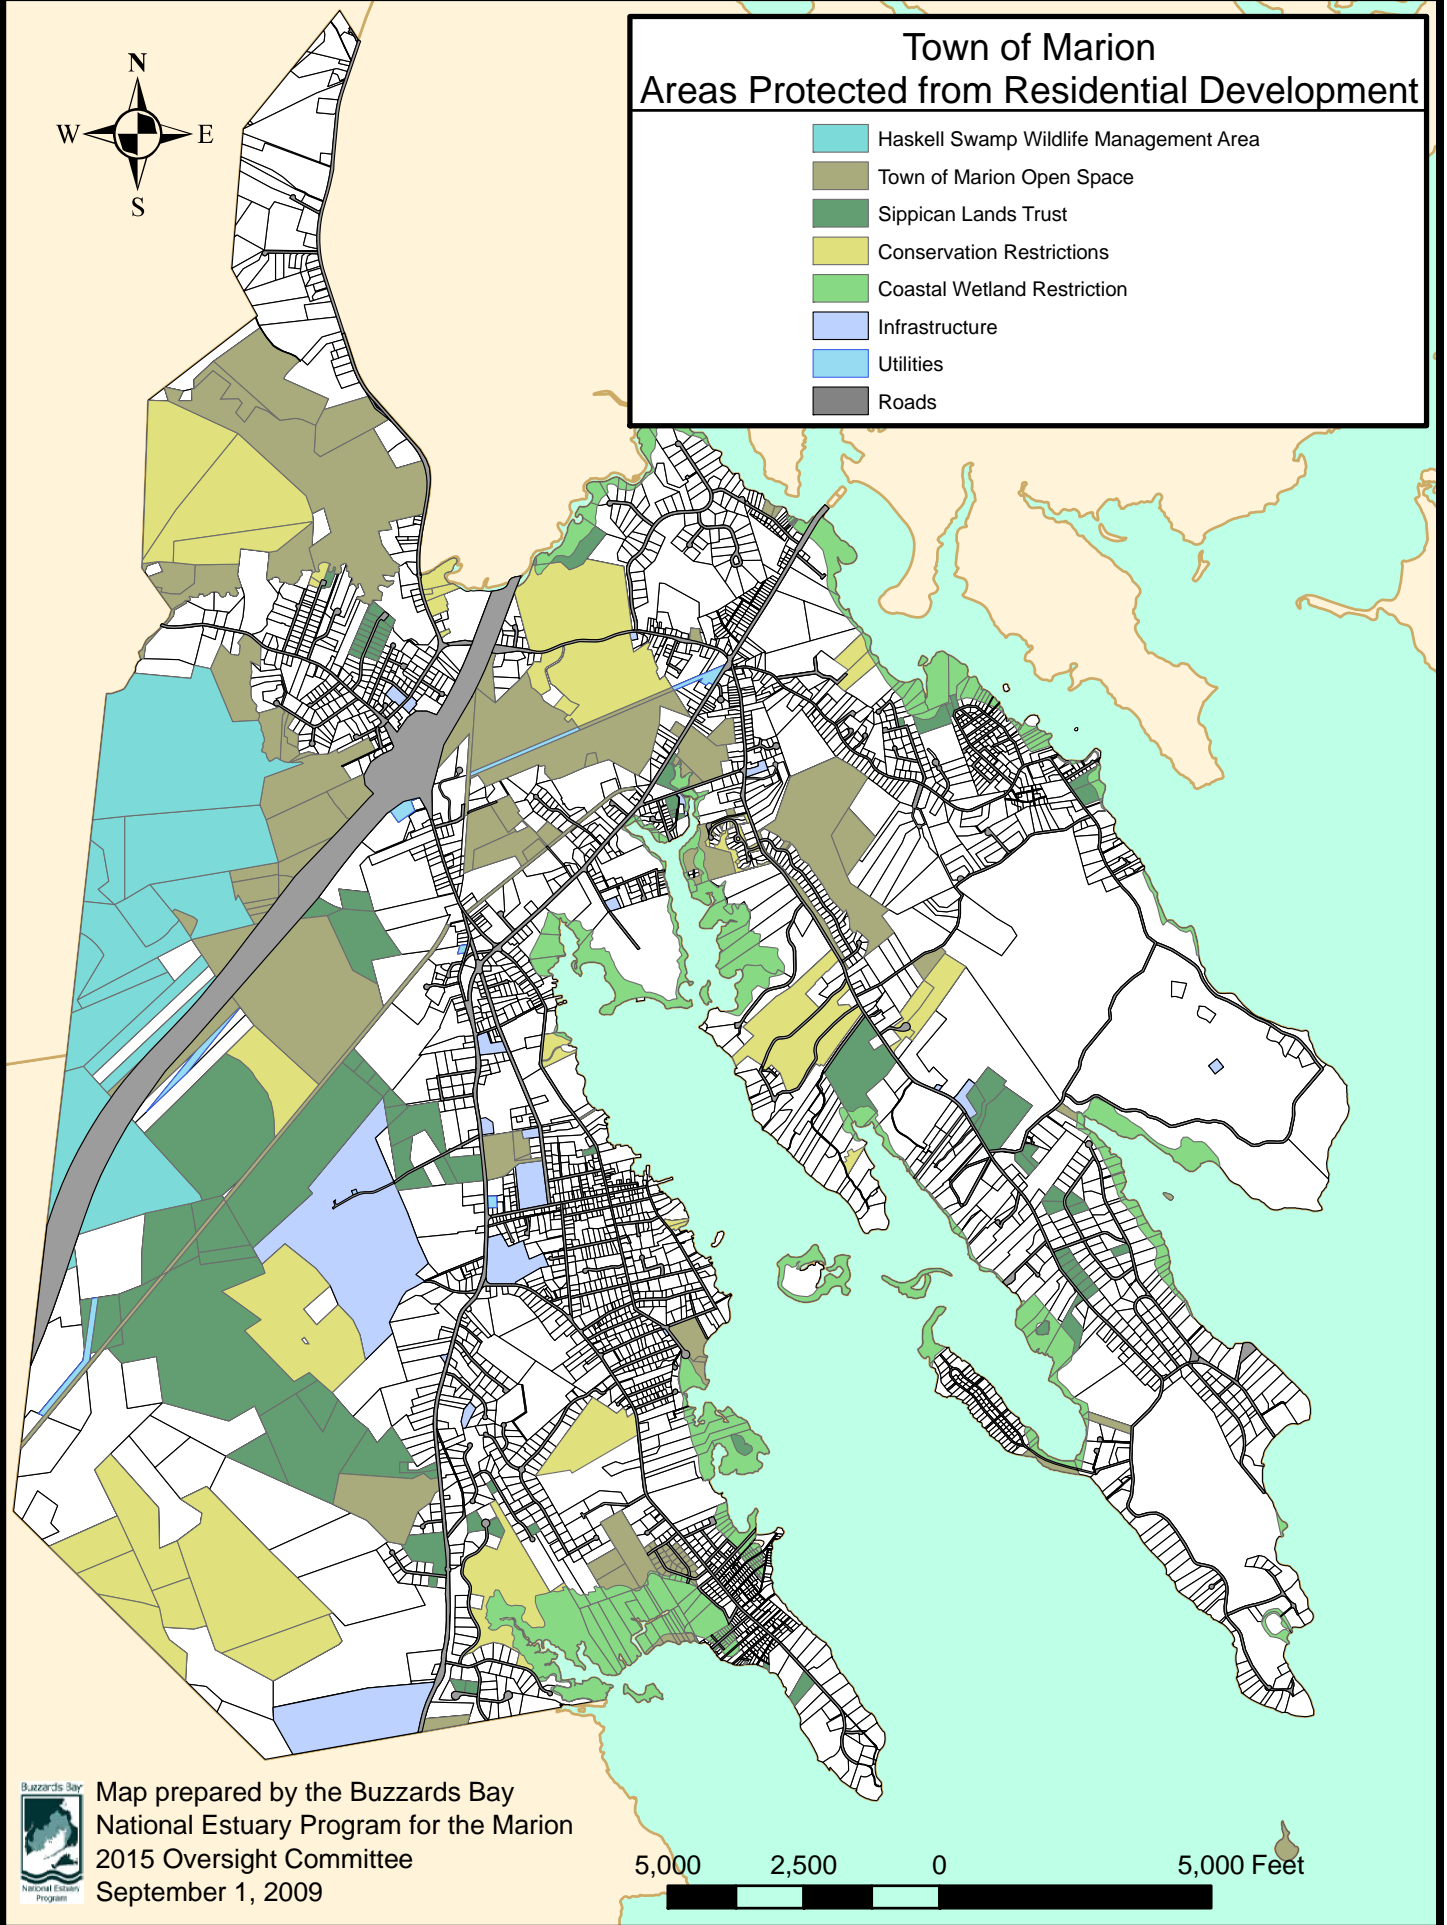

# Town of Marion Areas Protected from Residential Development

-  Haskell Swamp Wildlife Management Area
-  Town of Marion Open Space
-  Sippican Lands Trust
-  Conservation Restrictions
-  Coastal Wetland Restriction
-  Infrastructure
-  Utilities
-  Roads

Map prepared by the Buzzards Bay  
National Estuary Program for the Marion  
2015 Oversight Committee  
September 1, 2009

5,000 2,500 0 5,000 Feet