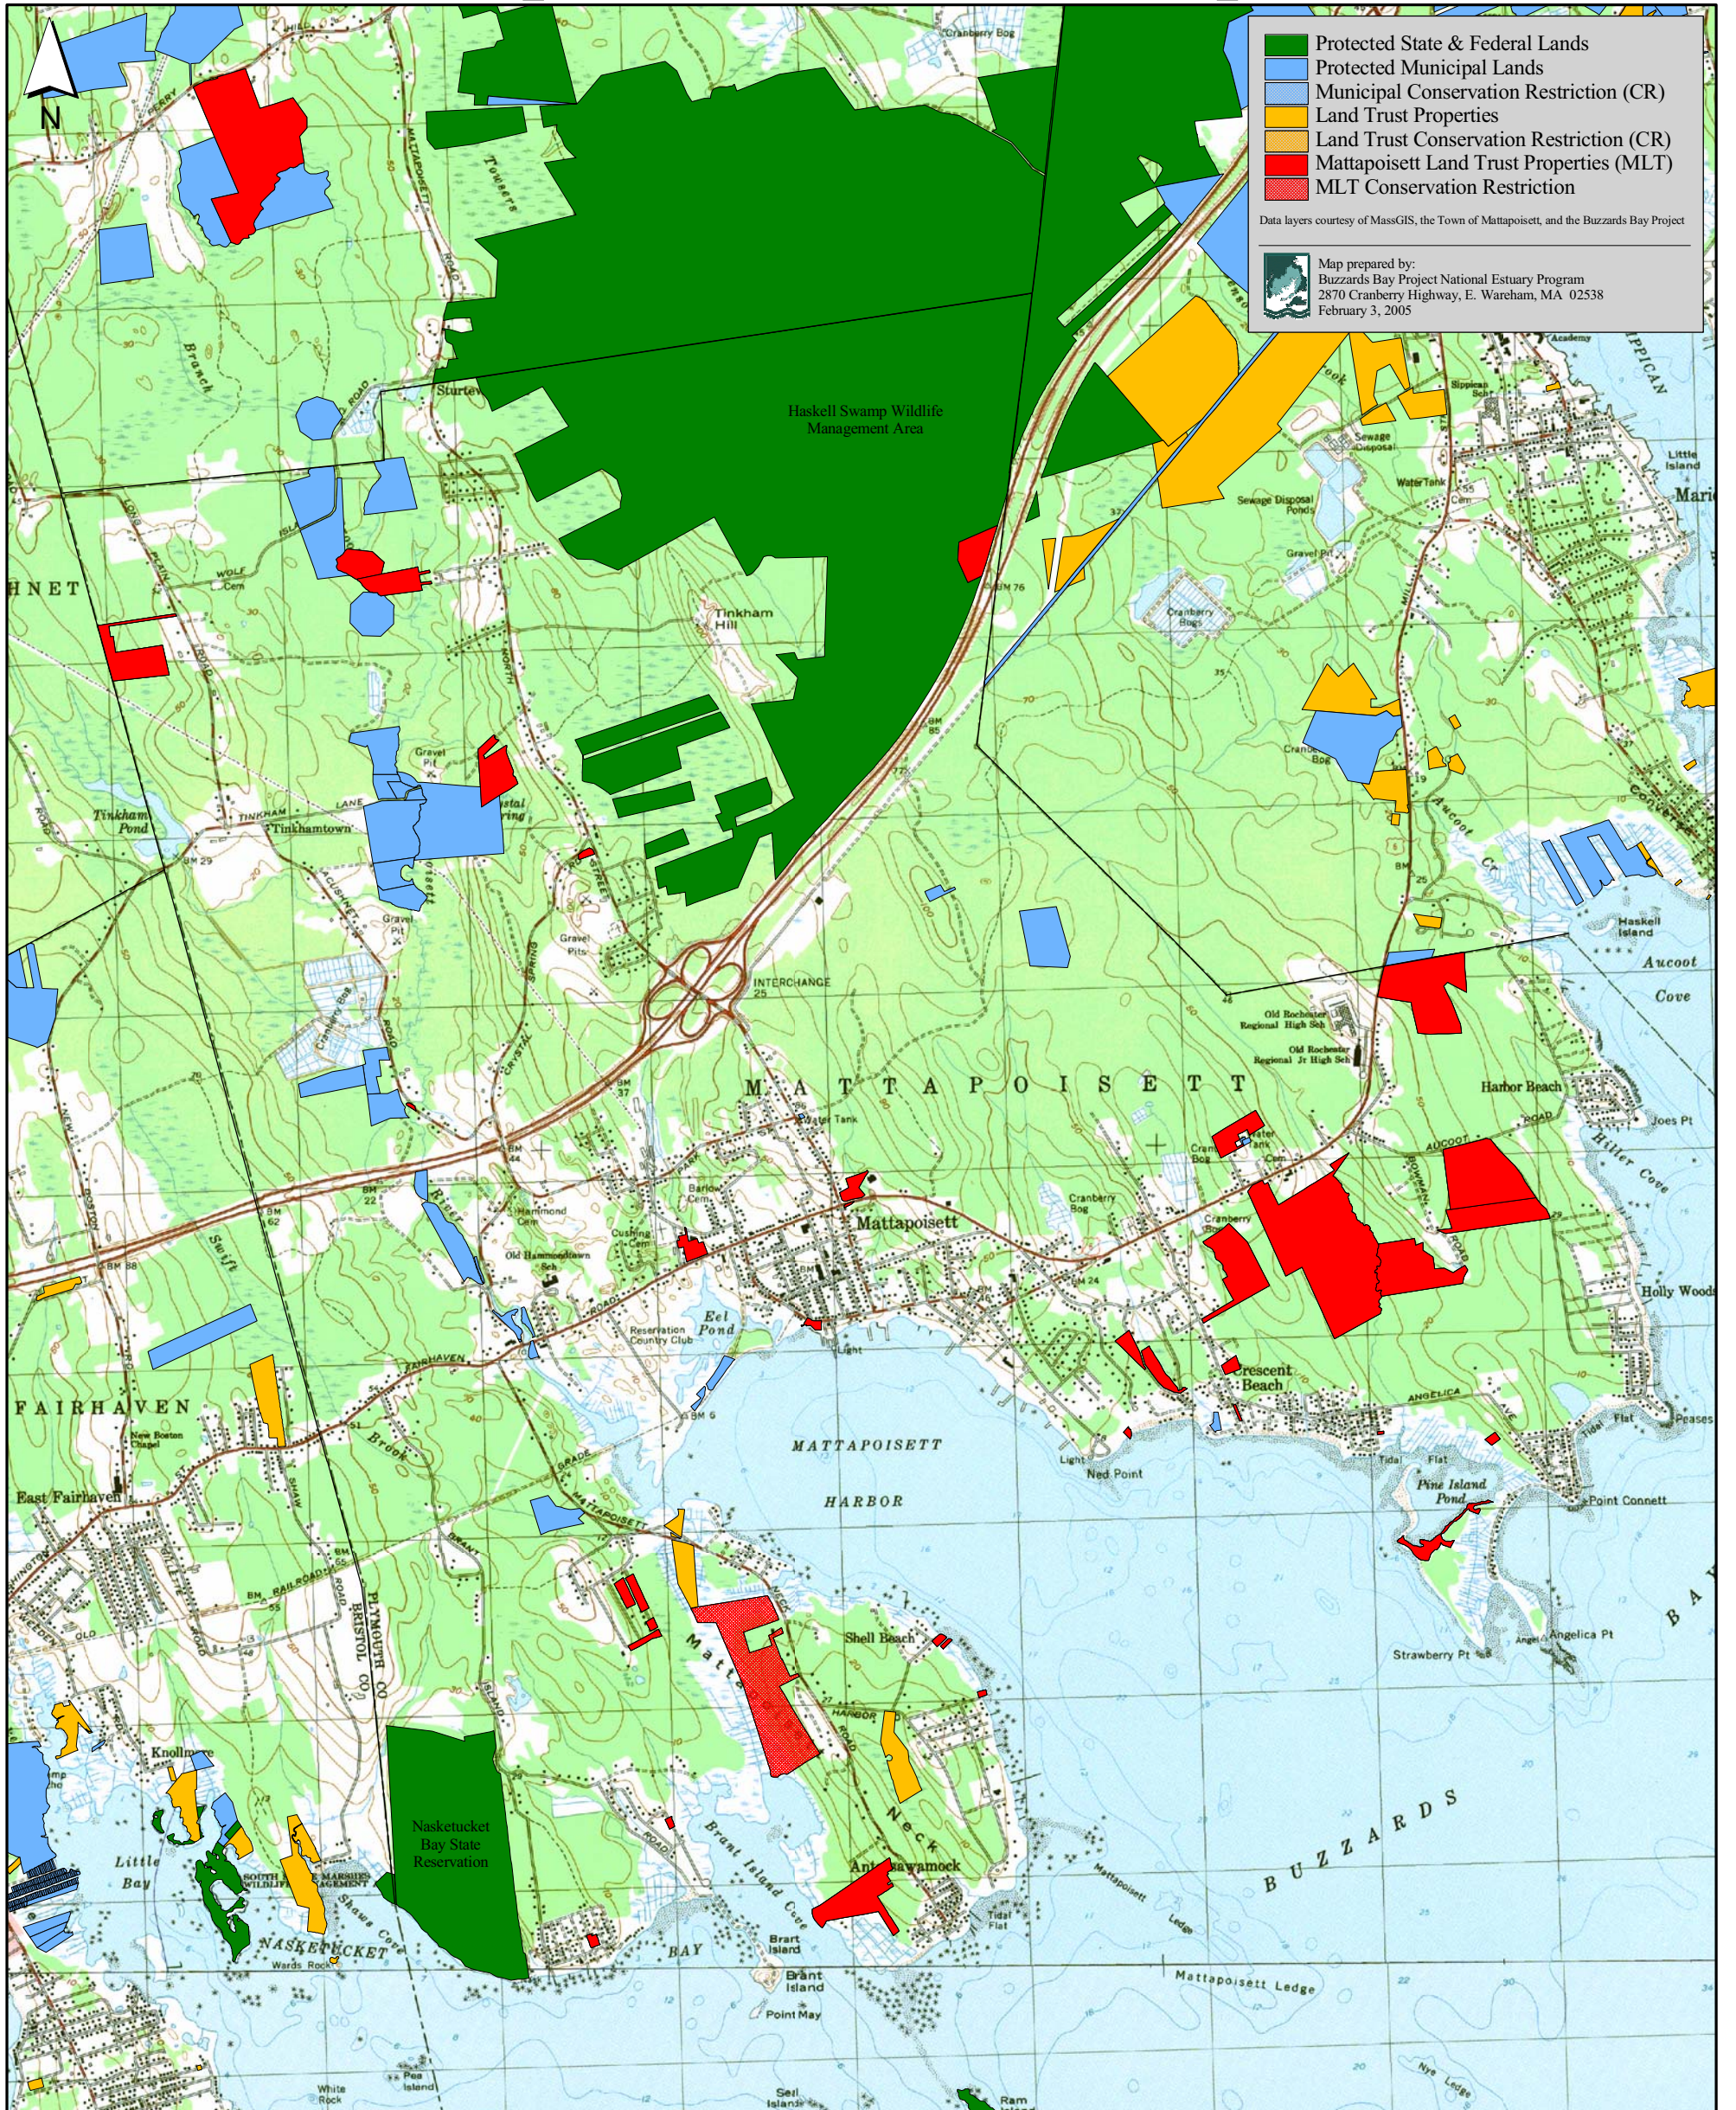

Mattapoissett's Protected Spaces

4000 0 4000 8000 Feet